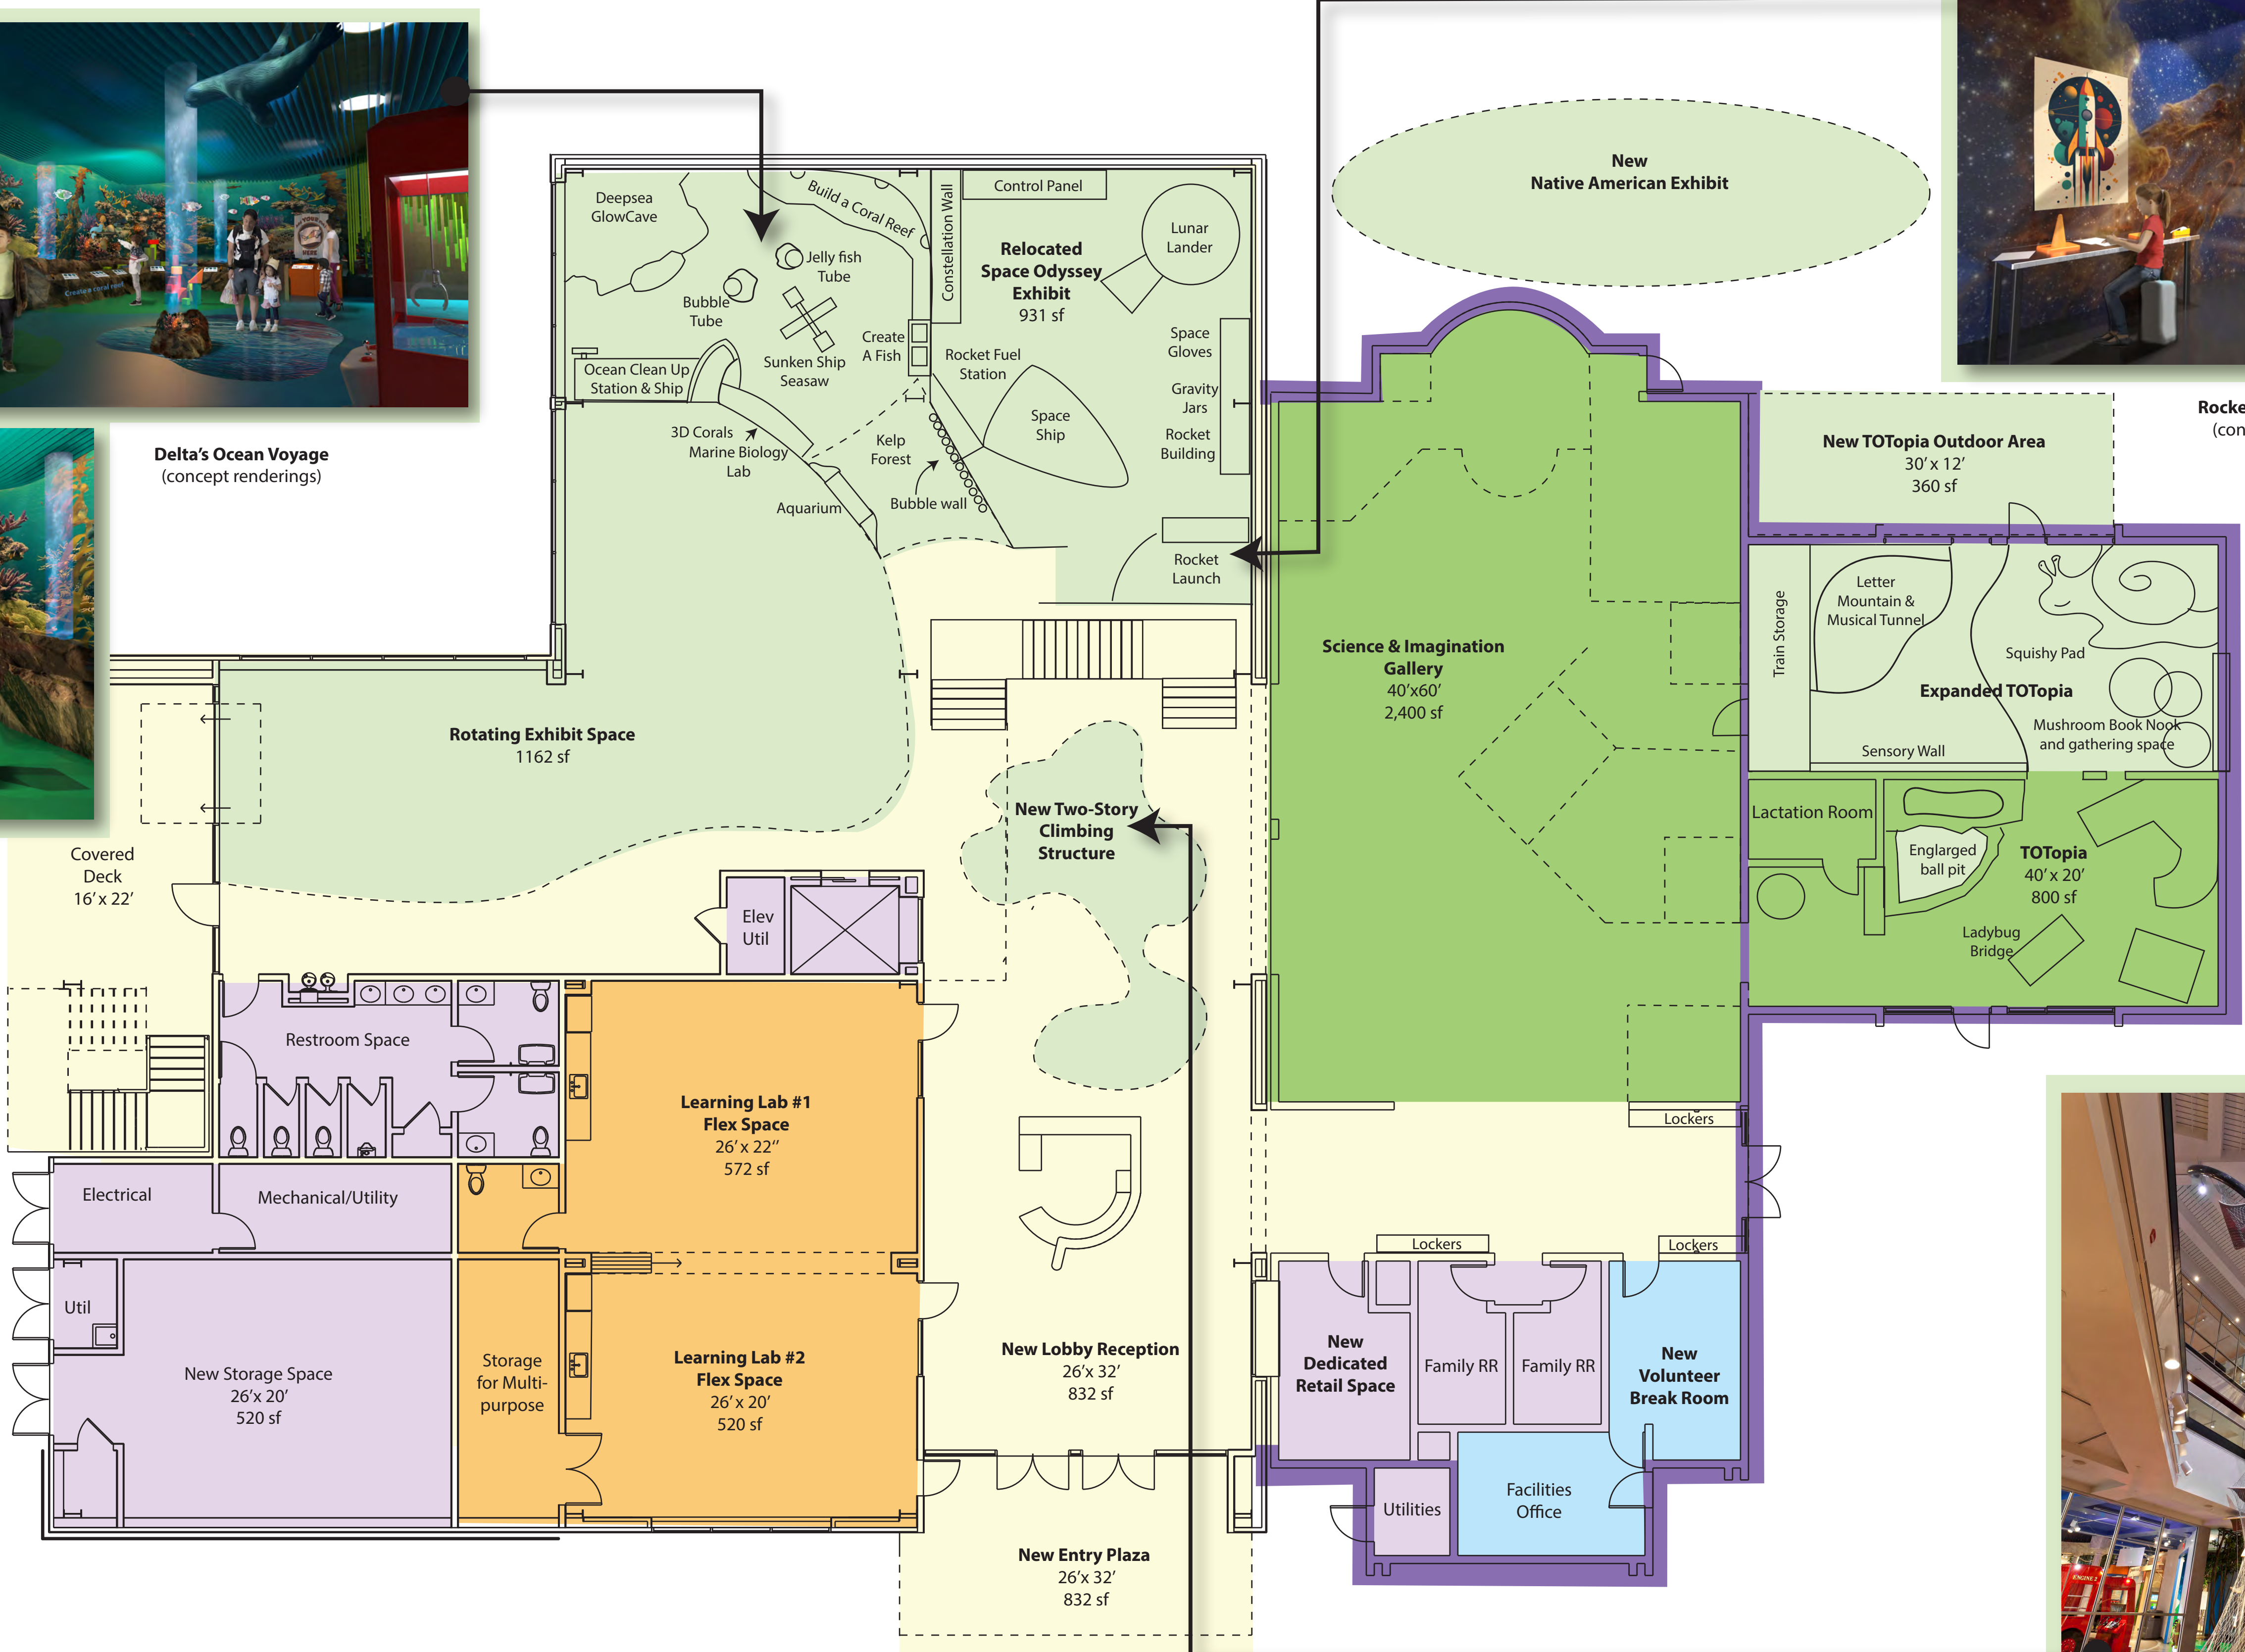

# CMOSC Expansion: First Floor

Delta's Ocean Voyage (concept renderings)

Rocket Launch Exhibit (concept rendering)

Giant Climber (Inspirational image - final concept rendering in progress)

**Unlock Potential** Inspiring Young Minds  
 A CAPITAL CAMPAIGN FOR THE CHILDREN'S MUSEUM OF SONOMA COUNTY

- Existing Exhibit Space
- New & Reimagined Exhibit Space
- Multi-purpose
- Infrastructure
- Office/Admin
- Circulation